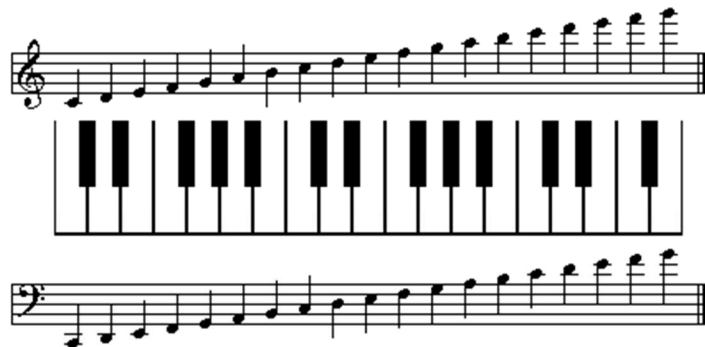

Interactive Recorder Fingering Chart

for Descant, Tenor and Great Bass Recorders in C

Note Now Playing : C#''