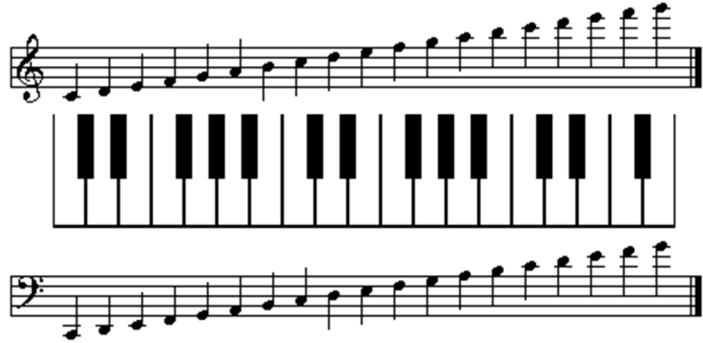

Interactive Recorder Fingering Chart

for Descant, Tenor and Great Bass Recorders in C

Note Now Playing : E'