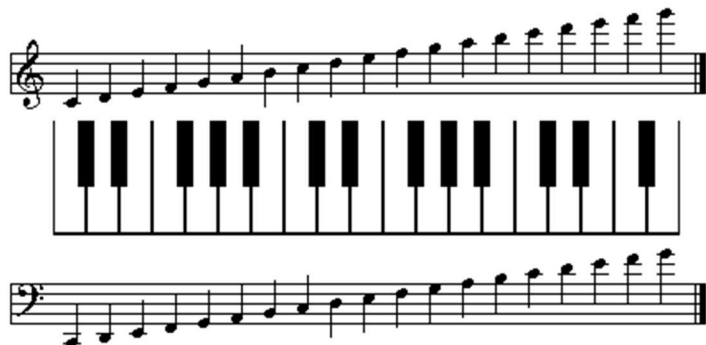

Interactive Recorder Fingering Chart

for Descant, Tenor and Great Bass Recorders in C

Note Now Playing : G#