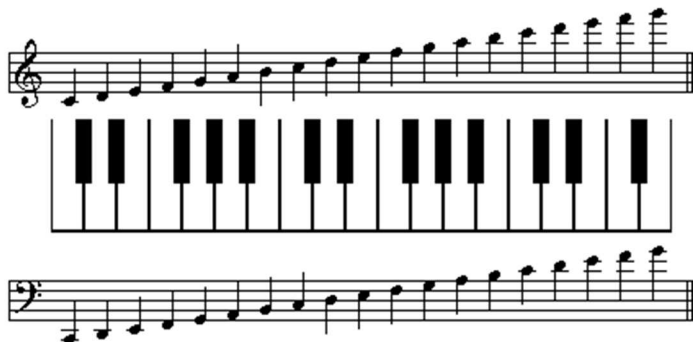

Interactive Recorder Fingering Chart

for Descant, Tenor and Great Bass Recorders in C

Note Now Playing : C''