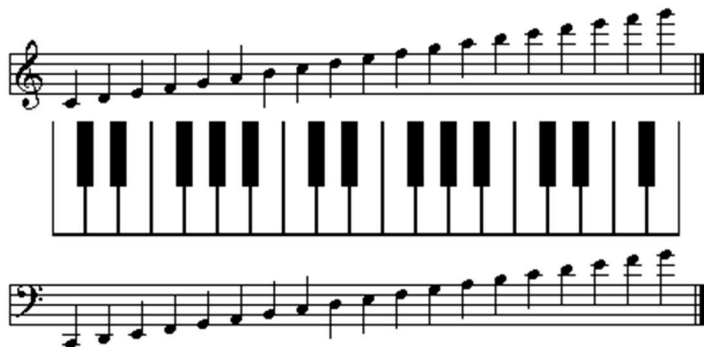

Interactive Recorder Fingering Chart

for Descant, Tenor and Great Bass Recorders in C

Note Now Playing : F# "